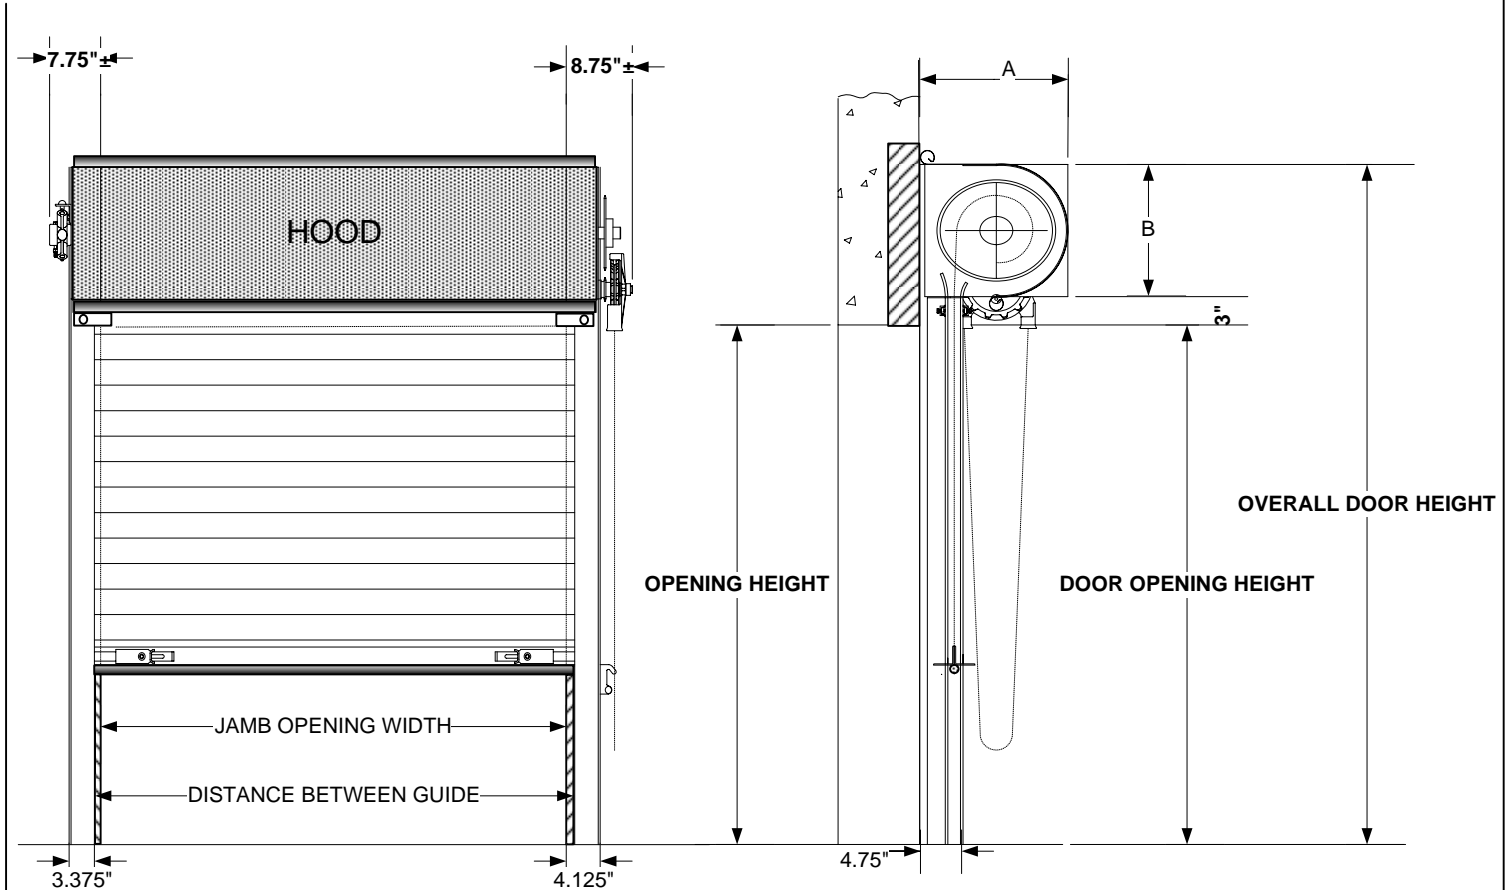

Best Rolling Manufacturer

ELEVATION (COIL SIDE) AND SECTION VIEW (E GUIDE TO STEEL)

PLAN OF OPENING

Bottom Bar Detail

ASTRAGAL OPTIONAL